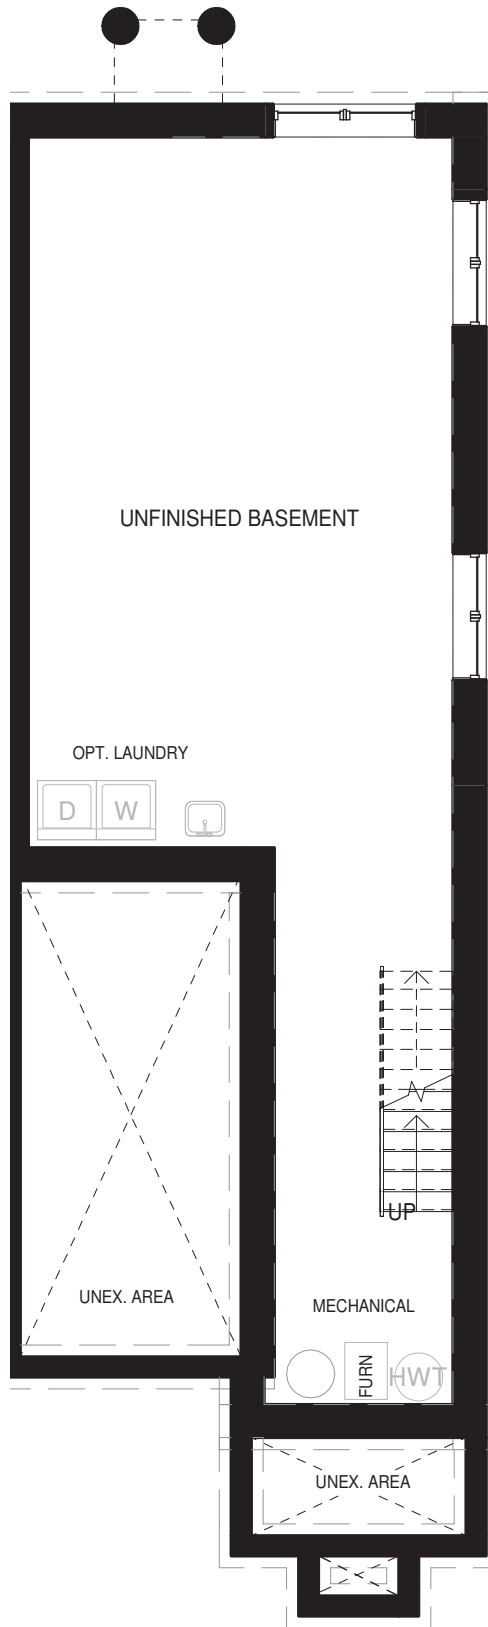

# MODEL A2

TOTAL LIVING AREA

1,969 SQF

GARAGE  
COVERED PORCH  
WOOD DECK

181 SGF  
52 SQF  
16 SQF

SCALE