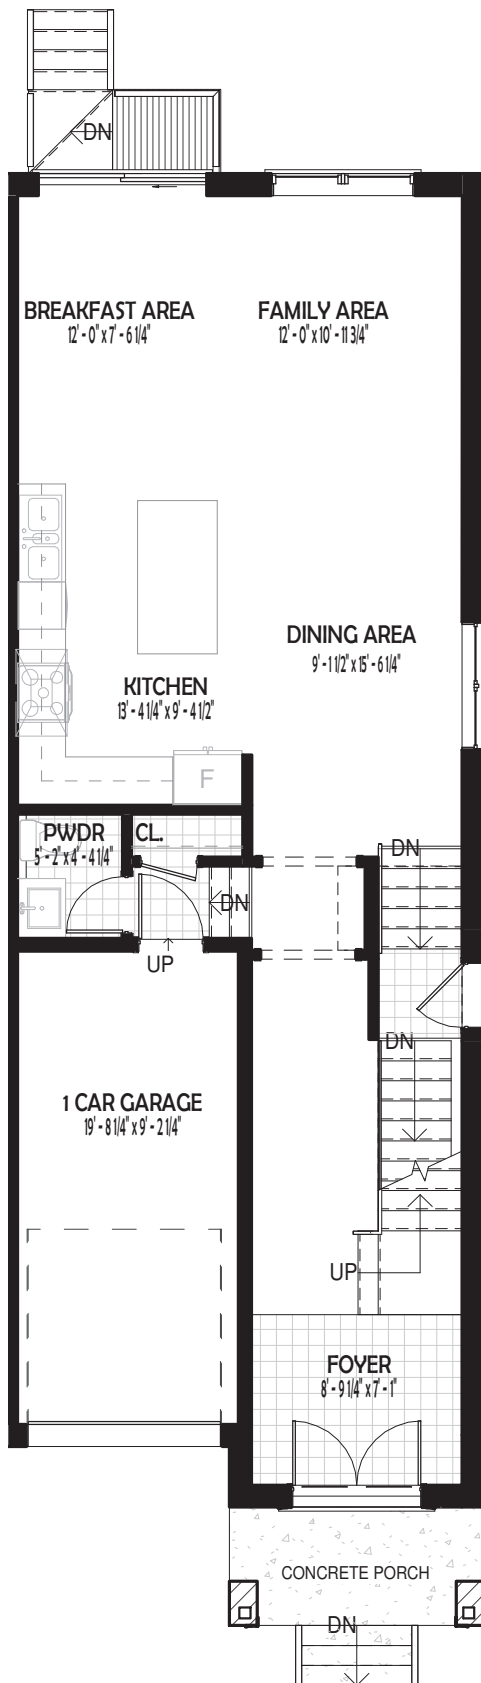

# MODEL A2

TOTAL LIVING AREA

1,969 SQF

GARAGE  
COVERED PORCH  
WOOD DECK

181 SGF  
52 SQF  
16 SQF

SCALE