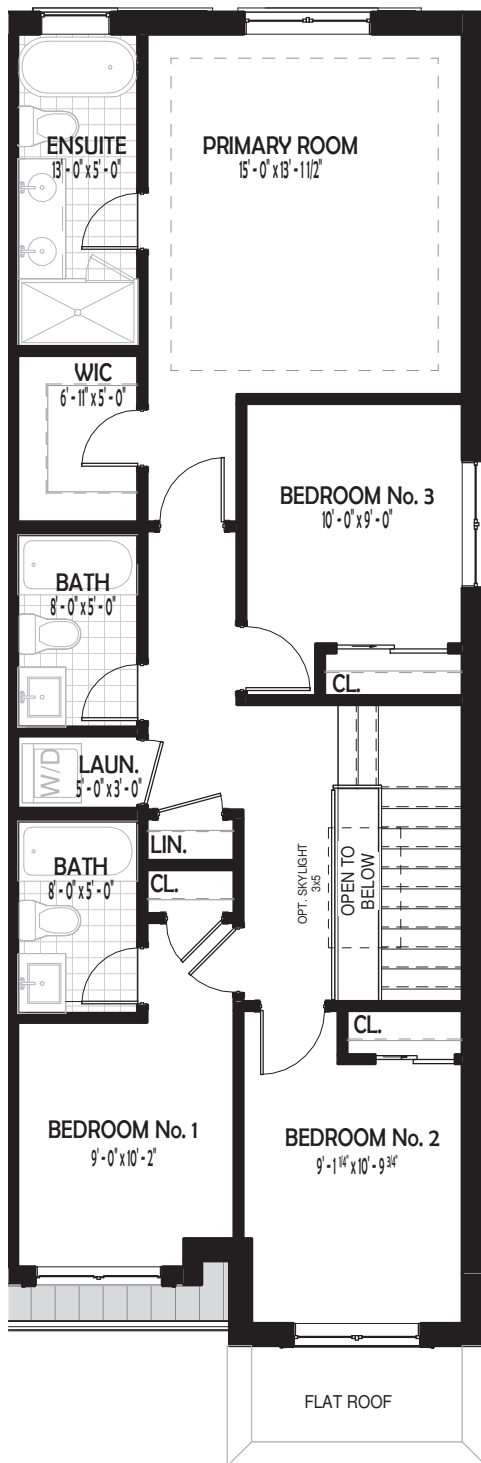

# MODEL A2

TOTAL LIVING AREA

1,969 SQF

GARAGE  
COVERED PORCH  
WOOD DECK

181 SGF  
52 SQF  
16 SQF

SCALE