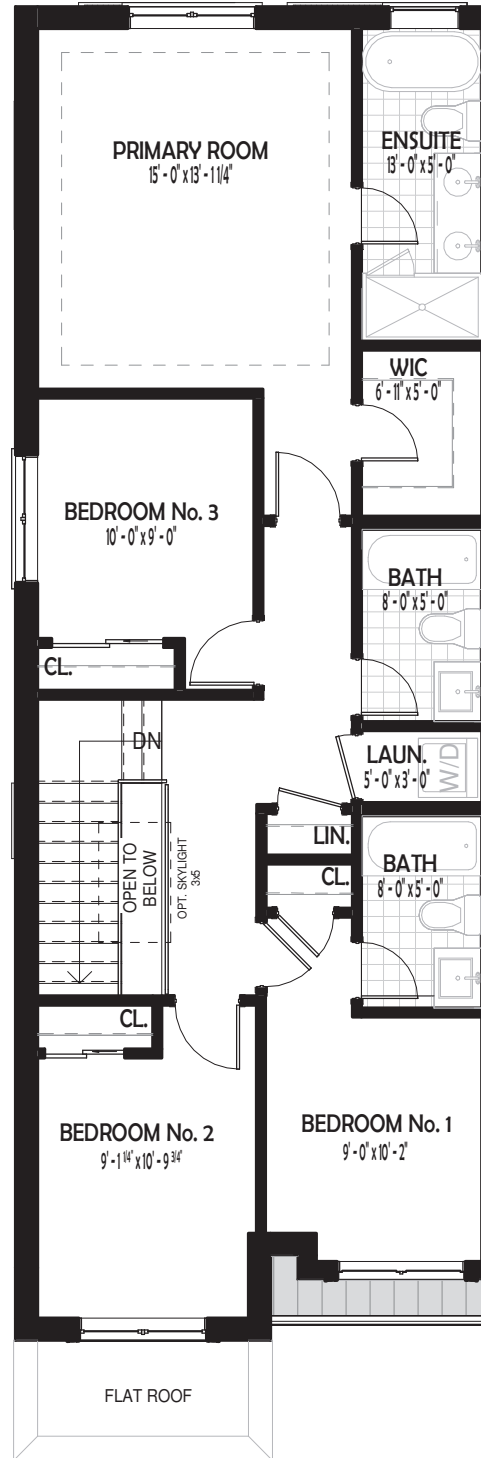

MODEL A1

TOTAL LIVING AREA

1,969 SQF

GARAGE
COVERED PORCH
WOOD DECK

181 SGF
52 SQF
16 SQF

SCALE

MODEL A1

TOTAL LIVING AREA

1,969 SQF

GARAGE
COVERED PORCH
WOOD DECK

181 SGF
52 SQF
16 SQF

SCALE

MODEL A1

TOTAL LIVING AREA

1,969 SQF

GARAGE
COVERED PORCH
WOOD DECK

181 SGF
52 SQF
16 SQF

SCALE