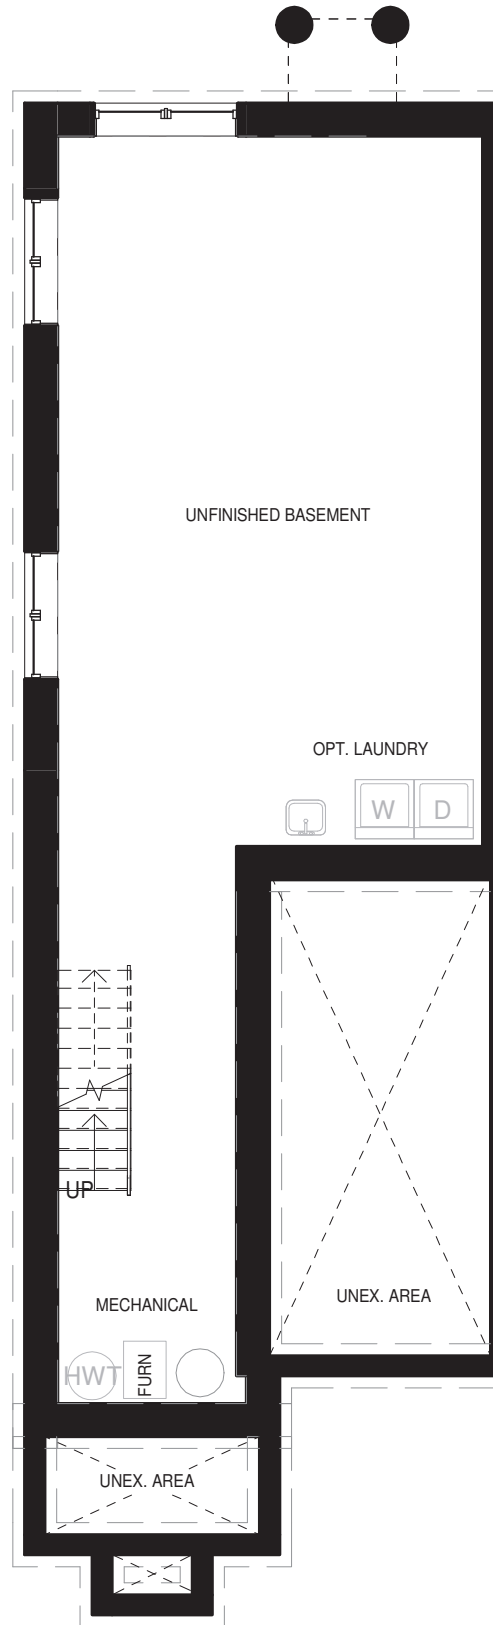

MODEL A1

TOTAL LIVING AREA

1,969 SQF

GARAGE
COVERED PORCH
WOOD DECK

181 SGF
52 SQF
16 SQF

SCALE

MODEL A1

TOTAL LIVING AREA

1,969 SQF

GARAGE
COVERED PORCH
WOOD DECK

181 SGF
52 SQF
16 SQF

SCALE

MODEL A1

TOTAL LIVING AREA

1,969 SQF

GARAGE
COVERED PORCH
WOOD DECK

181 SGF
52 SQF
16 SQF

SCALE