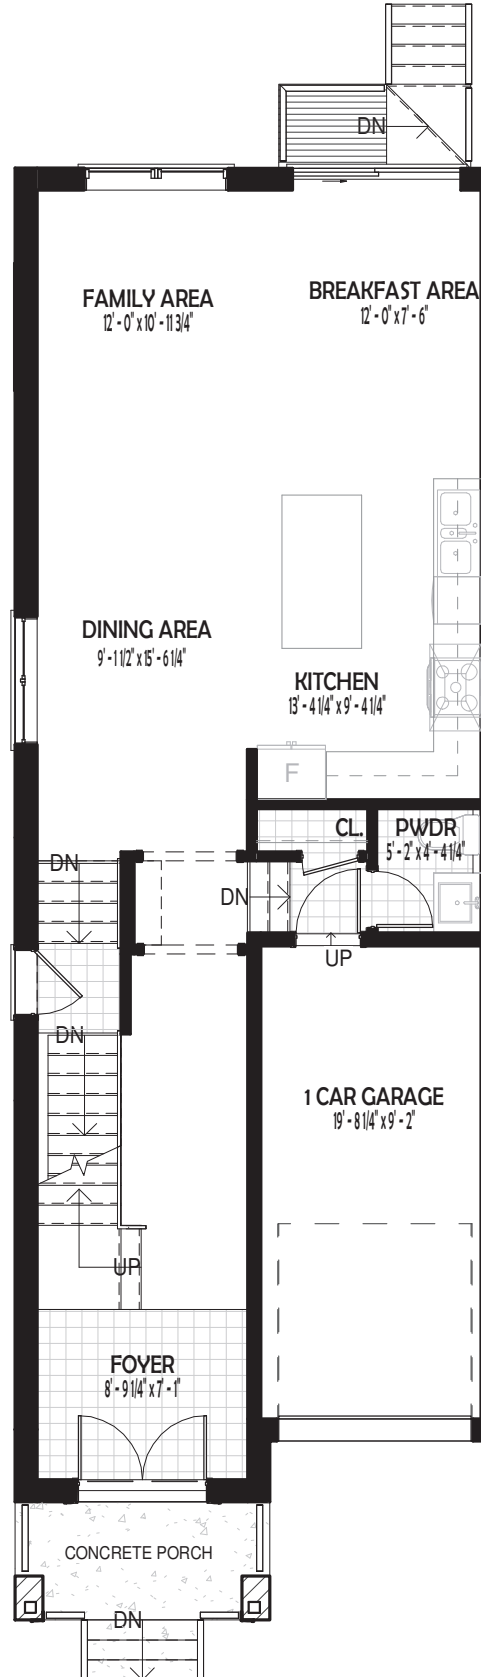

MODEL A1

TOTAL LIVING AREA

1,969 SQF

GARAGE
COVERED PORCH
WOOD DECK

181 SGF
52 SQF
16 SQF

SCALE

MODEL A1

TOTAL LIVING AREA

1,969 SQF

GARAGE
COVERED PORCH
WOOD DECK

181 SGF
52 SQF
16 SQF

SCALE

MODEL A1

TOTAL LIVING AREA

1,969 SQF

GARAGE
COVERED PORCH
WOOD DECK

181 SGF
52 SQF
16 SQF

SCALE