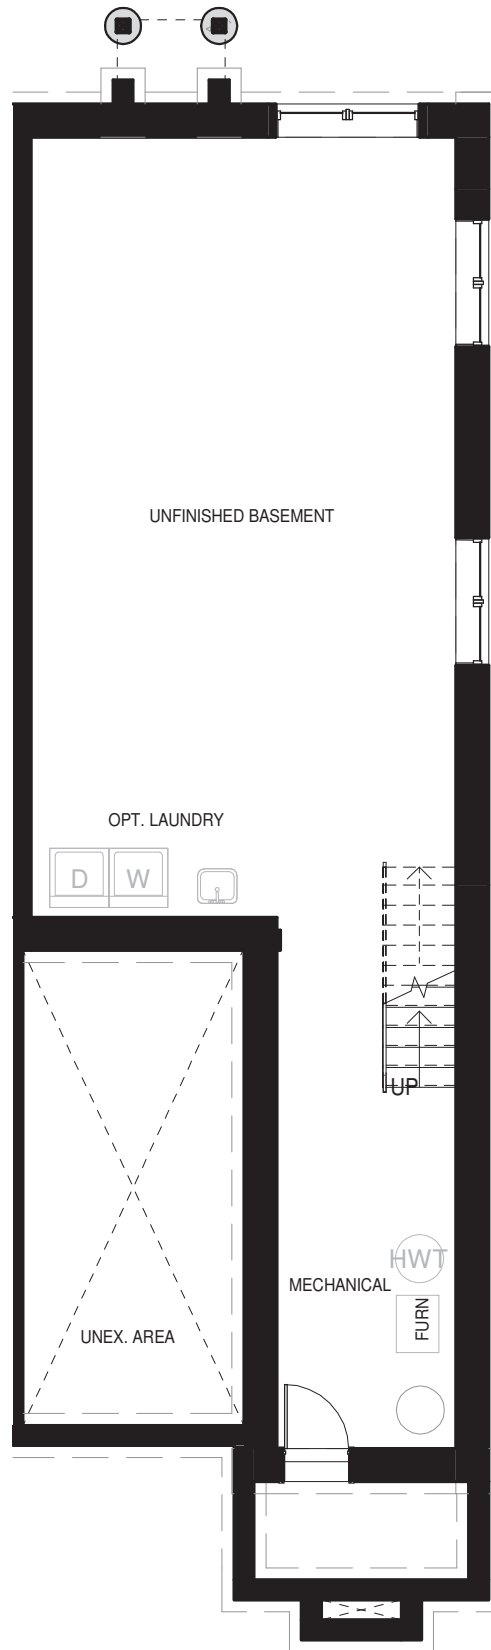

MODEL B2

TOTAL LIVING AREA

2,060 SQF

GARAGE
COVERED PORCH
WOOD DECK

181 SGF
52 SQF
16 SQF

SCALE

MODEL B2

TOTAL LIVING AREA

2,060 SQF

GARAGE
COVERED PORCH
WOOD DECK

181 SGF
52 SQF
16 SQF

SCALE

MODEL B2

TOTAL LIVING AREA

2,060 SQF

GARAGE
COVERED PORCH
WOOD DECK

181 SGF
52 SQF
16 SQF

SCALE