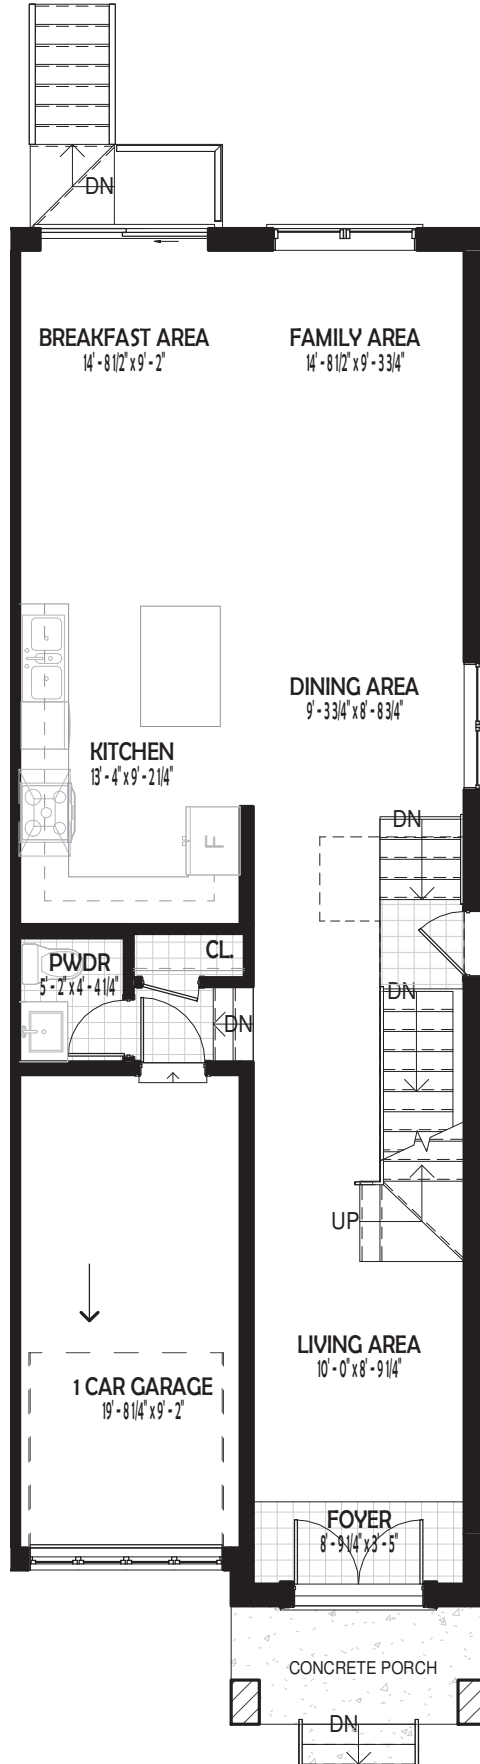

MODEL B2

TOTAL LIVING AREA

2,060 SQF

GARAGE
COVERED PORCH
WOOD DECK

181 SGF
52 SQF
16 SQF

SCALE

MODEL B2

TOTAL LIVING AREA

2,060 SQF

GARAGE
COVERED PORCH
WOOD DECK

181 SGF
52 SQF
16 SQF

SCALE

MODEL B2

TOTAL LIVING AREA

2,060 SQF

GARAGE
COVERED PORCH
WOOD DECK

181 SGF
52 SQF
16 SQF

SCALE