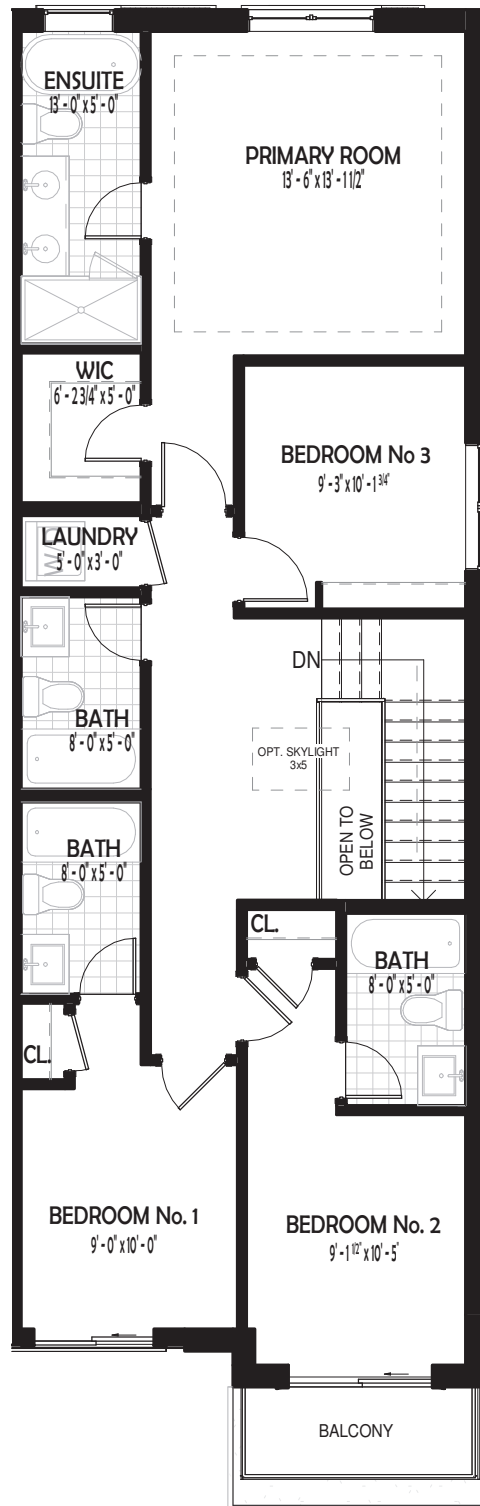

MODEL B2

TOTAL LIVING AREA

2,060 SQF

GARAGE
COVERED PORCH
WOOD DECK

181 SGF
52 SQF
16 SQF

SCALE

MODEL B2

TOTAL LIVING AREA

2,060 SQF

GARAGE
COVERED PORCH
WOOD DECK

181 SGF
52 SQF
16 SQF

SCALE

MODEL B2

TOTAL LIVING AREA

2,060 SQF

GARAGE
COVERED PORCH
WOOD DECK

181 SGF
52 SQF
16 SQF

SCALE