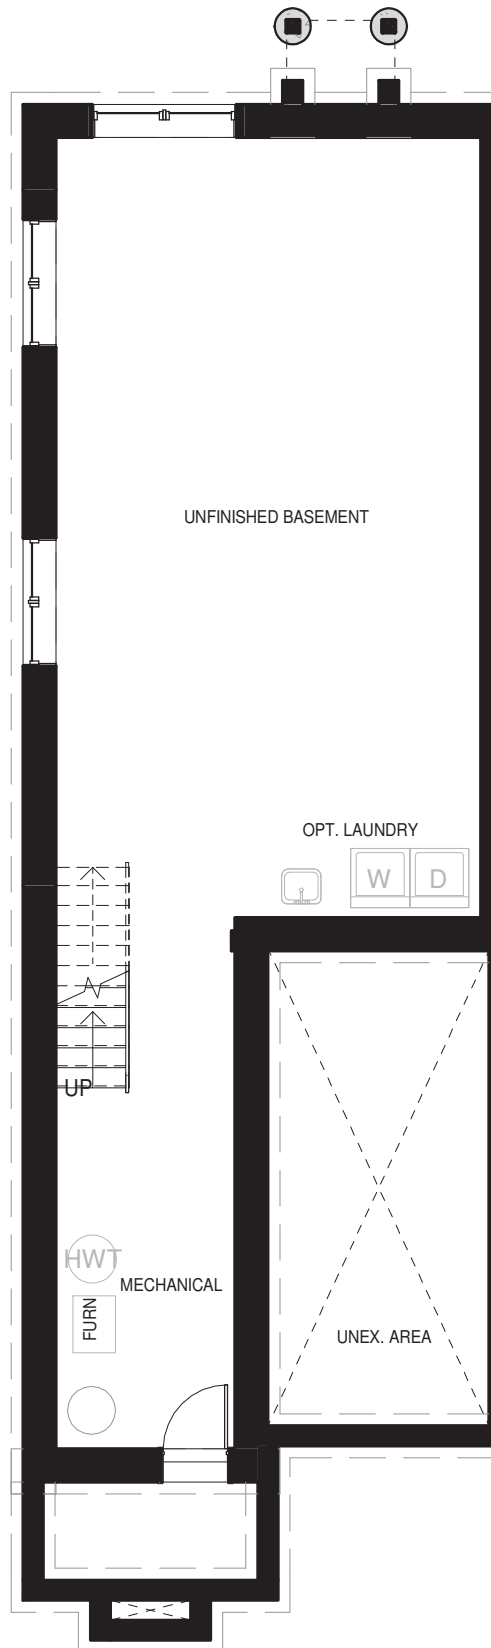

MODEL B1

TOTAL LIVING AREA

2,060 SQF

GARAGE

181 SGF

COVERED PORCH

52 SQF

WOOD DECK

16 SQF

SCALE

MODEL B1

TOTAL LIVING AREA

2,060 SQF

GARAGE
COVERED PORCH
WOOD DECK

181 SGF
52 SQF
16 SQF

SCALE

MODEL B1

TOTAL LIVING AREA

2,060 SQF

GARAGE
COVERED PORCH
WOOD DECK

181 SGF
52 SQF
16 SQF

SCALE