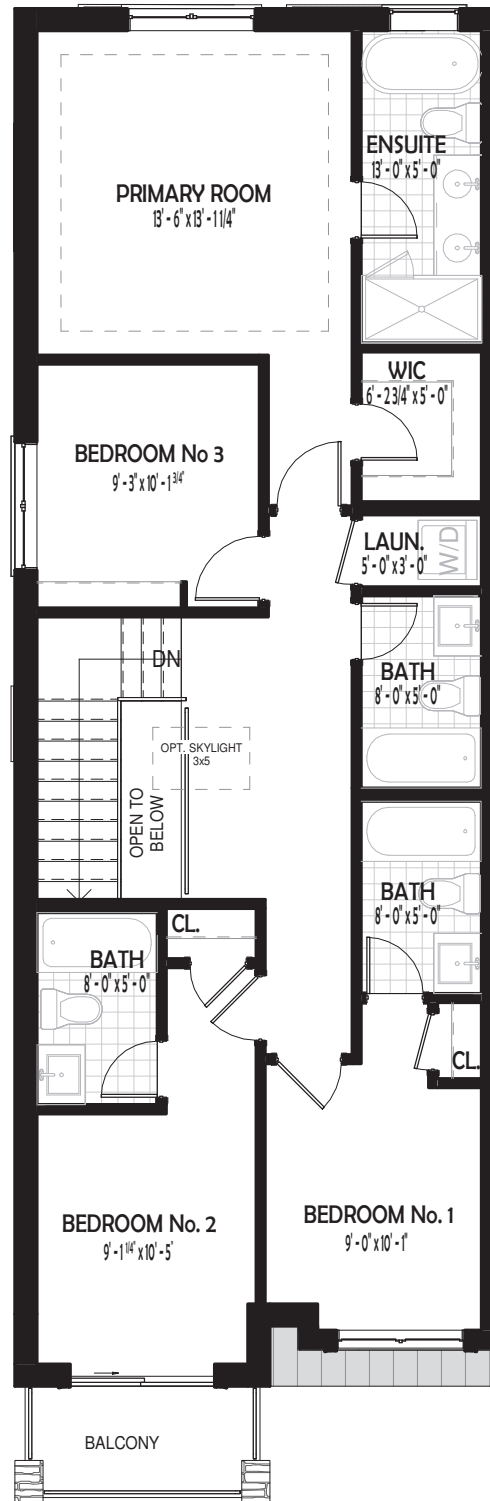

MODEL B1

TOTAL LIVING AREA

2,060 SQF

GARAGE

181 SGF

COVERED PORCH

52 SQF

WOOD DECK

16 SQF

SCALE

MODEL B1

TOTAL LIVING AREA

2,060 SQF

GARAGE
COVERED PORCH
WOOD DECK

181 SGF
52 SQF
16 SQF

SCALE

MODEL B1

TOTAL LIVING AREA

2,060 SQF

GARAGE
COVERED PORCH
WOOD DECK

181 SGF
52 SQF
16 SQF

SCALE