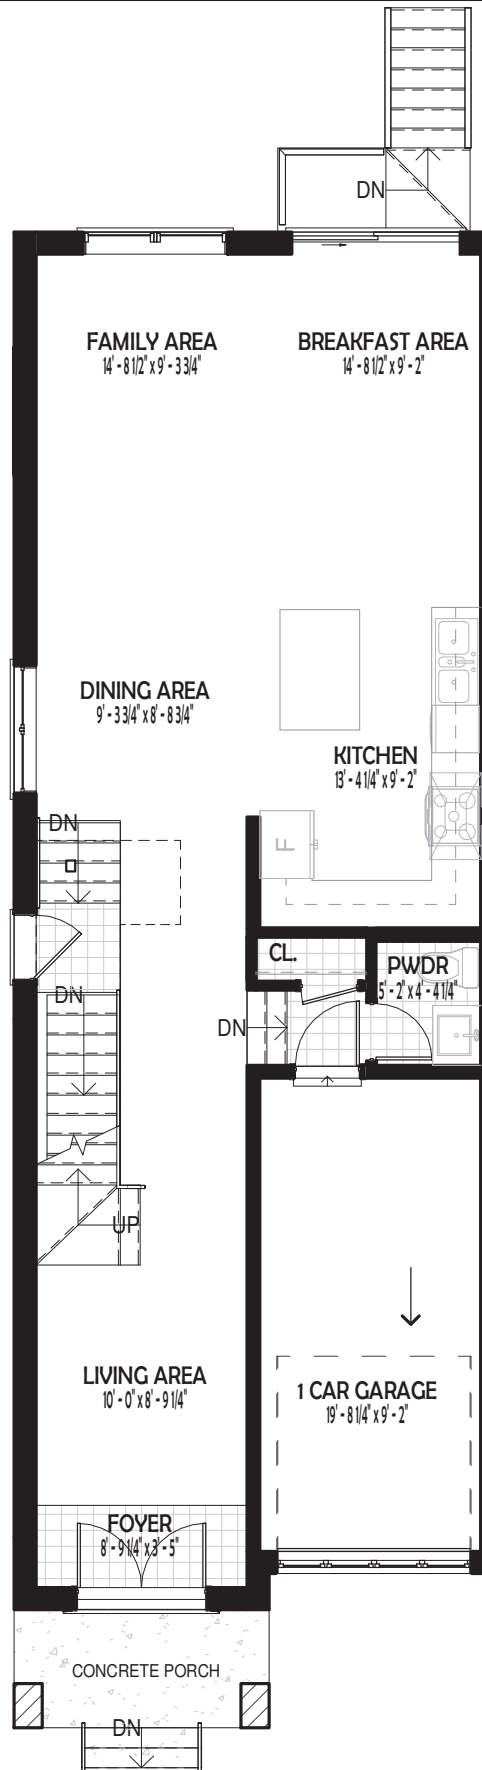

MODEL B1

TOTAL LIVING AREA

2,060 SQF

GARAGE

181 SGF

COVERED PORCH

52 SQF

WOOD DECK

16 SQF

SCALE

MODEL B1

TOTAL LIVING AREA

2,060 SQF

GARAGE
COVERED PORCH
WOOD DECK

181 SGF
52 SQF
16 SQF

SCALE

MODEL B1

TOTAL LIVING AREA

2,060 SQF

GARAGE
COVERED PORCH
WOOD DECK

181 SGF
52 SQF
16 SQF

SCALE