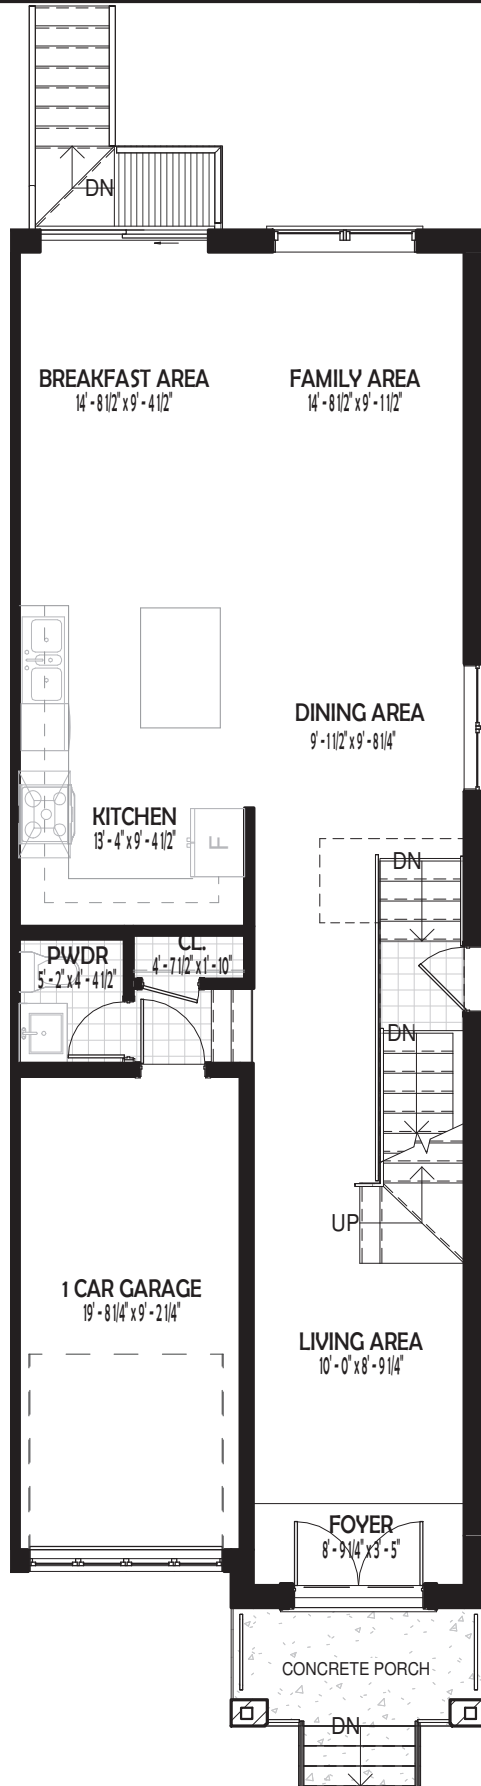

MODEL C2

TOTAL LIVING AREA

2,061 SQF

GARAGE
COVERED PORCH
WOOD DECK

181 SGF
52 SQF
16 SQF

MODEL C2

TOTAL LIVING AREA

2,061 SQF

GARAGE
COVERED PORCH
WOOD DECK

181 SGF
52 SQF
16 SQF

MODEL C2

TOTAL LIVING AREA

2,061 SQF

GARAGE
COVERED PORCH
WOOD DECK

181 SGF
52 SQF
16 SQF