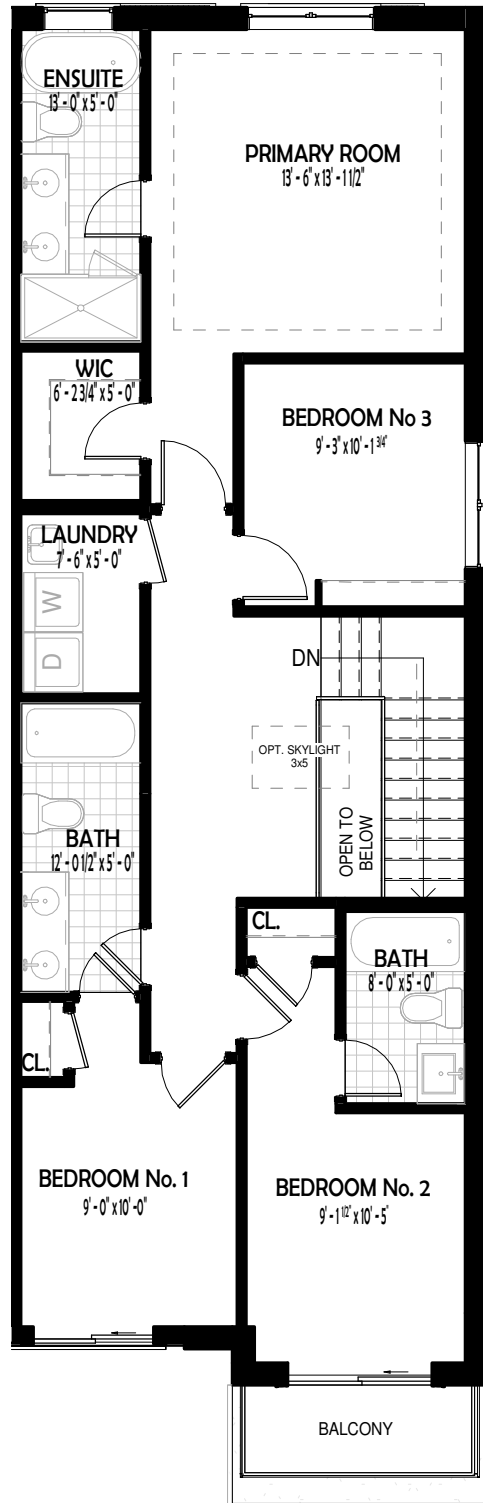

MODEL C2

TOTAL LIVING AREA

2,061 SQF

GARAGE
COVERED PORCH
WOOD DECK

181 SGF
52 SQF
16 SQF

MODEL C2

TOTAL LIVING AREA

2,061 SQF

GARAGE
COVERED PORCH
WOOD DECK

181 SGF
52 SQF
16 SQF

MODEL C2

TOTAL LIVING AREA

2,061 SQF

GARAGE
COVERED PORCH
WOOD DECK

181 SGF
52 SQF
16 SQF