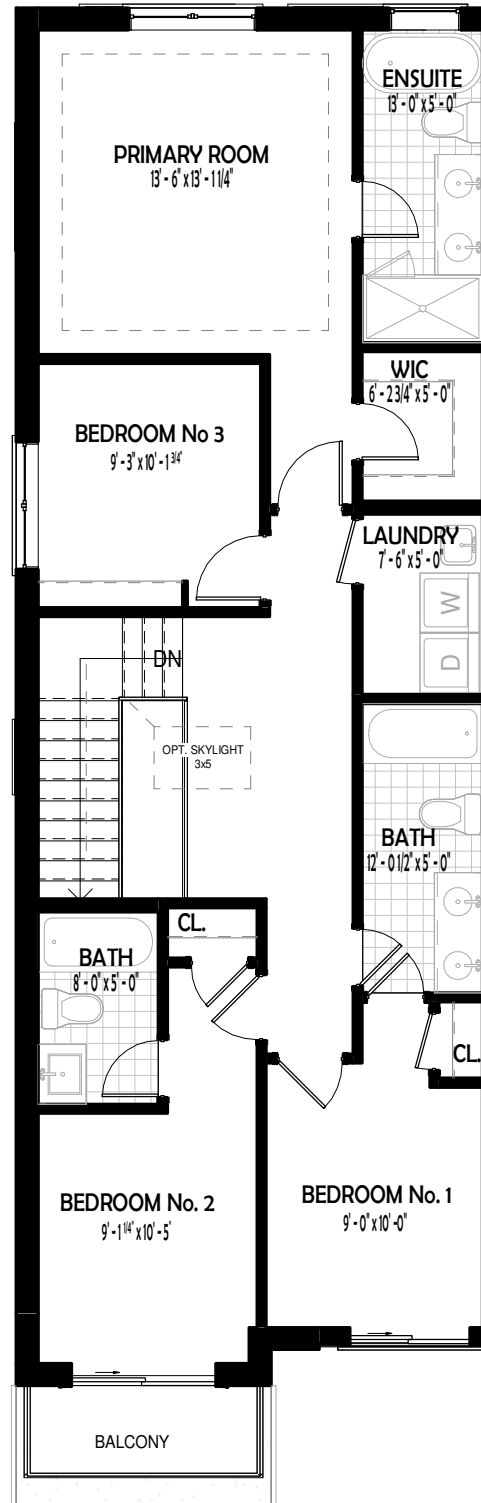

MODEL C1

TOTAL LIVING AREA

2,061 SQF

GARAGE
COVERED PORCH
WOOD DECK

181 SGF
52 SQF
16 SQF

SCALE

MODEL C1

TOTAL LIVING AREA

2,061 SQF

GARAGE
COVERED PORCH
WOOD DECK

181 SGF
52 SQF
16 SQF

MODEL C1

TOTAL LIVING AREA

2,061 SQF

GARAGE
COVERED PORCH
WOOD DECK

181 SGF
52 SQF
16 SQF

SCALE