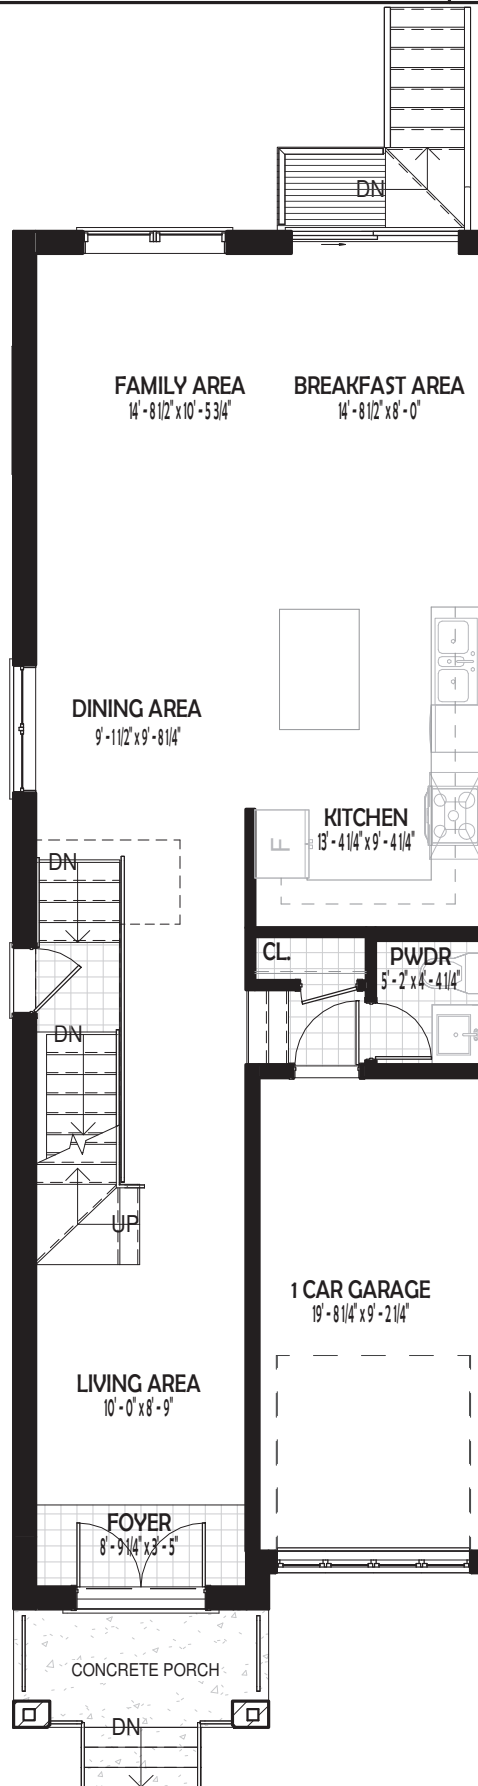

MODEL C1

TOTAL LIVING AREA

2,061 SQF

GARAGE
COVERED PORCH
WOOD DECK

181 SGF
52 SQF
16 SQF

SCALE

MODEL C1

TOTAL LIVING AREA

2,061 SQF

GARAGE
COVERED PORCH
WOOD DECK

181 SGF
52 SQF
16 SQF

MODEL C1

TOTAL LIVING AREA

2,061 SQF

GARAGE
COVERED PORCH
WOOD DECK

181 SGF
52 SQF
16 SQF

SCALE