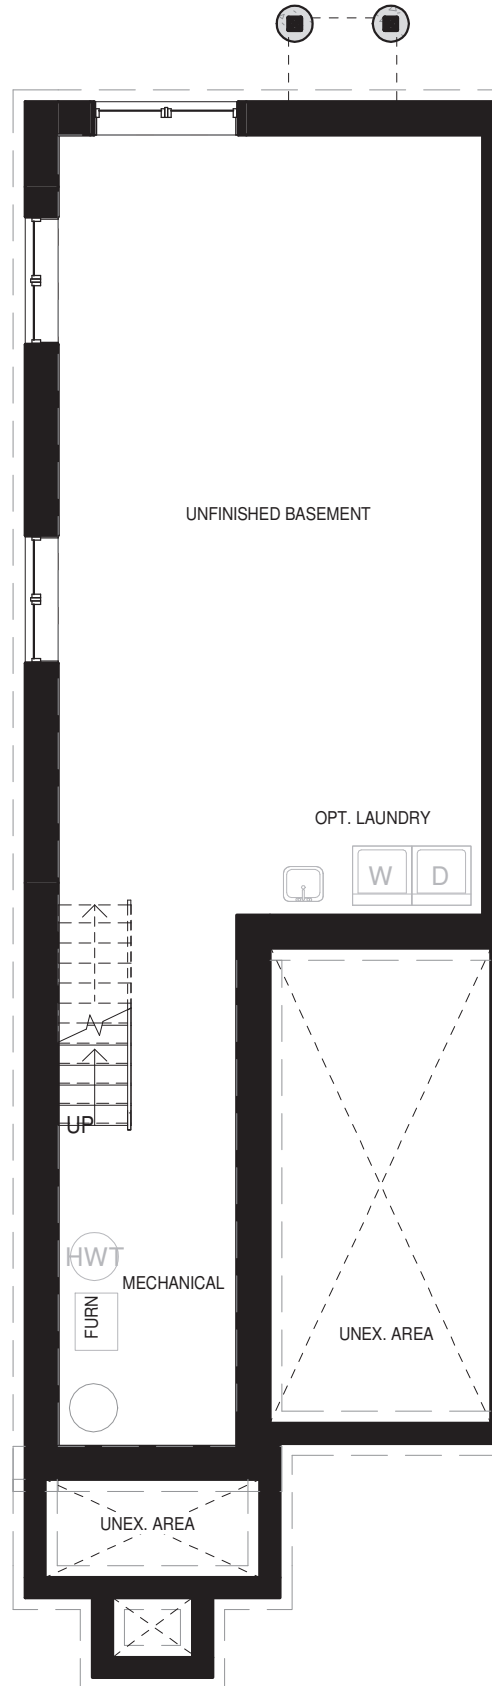

MODEL C1

TOTAL LIVING AREA

2,061 SQF

GARAGE
COVERED PORCH
WOOD DECK

181 SGF
52 SQF
16 SQF

SCALE

MODEL C1

TOTAL LIVING AREA

2,061 SQF

GARAGE
COVERED PORCH
WOOD DECK

181 SGF
52 SQF
16 SQF

MODEL C1

TOTAL LIVING AREA

2,061 SQF

GARAGE
COVERED PORCH
WOOD DECK

181 SGF
52 SQF
16 SQF

SCALE